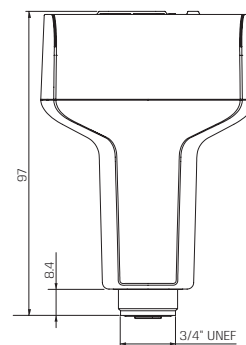

Technical Data

Function	2 Way Latch
Pressure range	0.5 to 8 bar
Temperature range	Fluid: 5° to 50°C (no freezing) Ambient: -5° to 50°C
Communication protocol	Wireless BLE
App Downloading	 
Pairing code	Not required
Communication range	Up to 10 m (32.8 feet)
Battery type	CR123
Mounting	Direct mounting on UNEF 3/4"
Standard / Certification	<ul style="list-style-type: none"> • CE • Federal Communications Commission (FCC) • EN55011 Group1 - Class A / EN61000-6-1/ CFR 47 FCC Class A EMC- SII Certificate of Conformity
Standard protection class	• Dust and watertight IP68