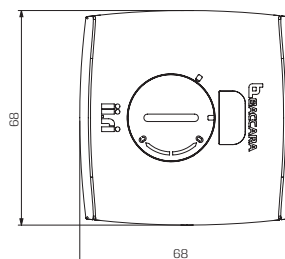

Technical Data

Function	2 Way Latch
Pressure range	0.5 to 8 bar
Temperature range	Fluid: 5° to 50°C (no freezing) Ambient: -5° to 50°C
Communication protocol	Wireless BLE
App Downloading	 
Pairing code	Not required
Communication range	Up to 10 m (32.8 feet)
Battery type	CR123
Mounting	Direct mounting on UNEF 3/4"
Standard / Certification	<ul style="list-style-type: none"> • CE • Federal Communications Commission (FCC) • EN55011 Group1 - Class A / EN61000-6-1/ CFR 47 FCC Class A EMC- SII Certificate of Conformity
Standard protection class	• Dust and watertight IP68